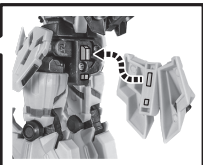

●SHIELD
シールド

●SHIELD JOINT
シールドジョイント

●BEAM EFFECT
ビームエフェクト

●SABER GRIP
サーベルグリップ

●REAR SKIRT ARMOR
腰後アーマー

●INTERCHANGEABLE
HAND PARTS
交換用手首

●JOINT
ディスプレイジョイント

破損に注意!
WARNING : DELICATE

L R

*COMPATIBLE WITH TAMASHII STAGE (SOLD SEPARATELY).
 ※凹部は、別売りの魂STAGEに対応しています。

AGES
15&UP

WARNING:
CHOKING HAZARD-Small
parts. Not for children under 3 years.

CAUTION

for ages 15 and up.

- Please handle with care and store out of the reach of children younger than 15 years old.
- This product may contain small parts. May be harmful if swallowed.
- This product may contain parts that have sharp points and edges.
Please handle it carefully to avoid getting injured.
- Do not place this product on top of plastic furniture, sofa, sheet, tile or anything made of resin.
It may cause color migration.
- Color, style and decoration may vary.