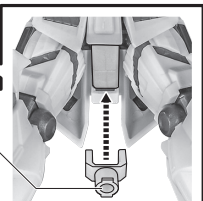

●SHIELD
シールド

●SHIELD JOINT
シールドジョイント

●BEAM EFFECT
ビームエフェクト

●SABER GRIP
サーベルグリップ

●REAR SKIRT ARMOR
腰後アーマー

●INTERCHANGEABLE
HAND PARTS
交換用手首

●JOINT
ディスプレイジョイント

破損に注意!
WARNING : DELICATE

L R

*COMPATIBLE WITH TAMASHII STAGE (SOLD SEPARATELY).
 ※凹部は、別売りの魂STAGEに対応しています。

AGES
15&UP

WARNING:
CHOKING HAZARD-Small
parts. Not for children under 3 years.

CAUTION

for ages 15 and up.

- Please handle with care and store out of the reach of children younger than 15 years old.
- This product may contain small parts. May be harmful if swallowed.
- This product may contain parts that have sharp points and edges.
Please handle it carefully to avoid getting injured.
- Do not place this product on top of plastic furniture, sofa, sheet, tile or anything made of resin.
It may cause color migration.
- Color, style and decoration may vary.