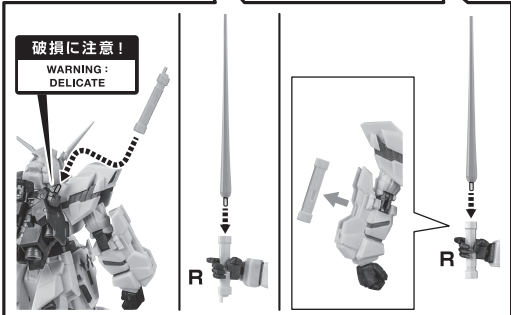

●SHIELD
シールド

●SHIELD JOINT
シールドジョイント

●BEAM EFFECT
ビームエフェクト

●SABER GRIP
サーベルグリップ

●REAR SKIRT ARMOR
腰後アーマー

●INTERCHANGEABLE
HAND PARTS
交換用手首

●JOINT
ディスプレイジョイント

破損に注意!
WARNING : DELICATE

L R

*COMPATIBLE WITH TAMASHII STAGE (SOLD SEPARATELY).
 ※凹部は、別売りの魂STAGEに対応しています。

AGES
15&UP

WARNING:
CHOKING HAZARD-Small
parts. Not for children under 3 years.

CAUTION

for ages 15 and up.

- Please handle with care and store out of the reach of children younger than 15 years old.
- This product may contain small parts. May be harmful if swallowed.
- This product may contain parts that have sharp points and edges.
Please handle it carefully to avoid getting injured.
- Do not place this product on top of plastic furniture, sofa, sheet, tile or anything made of resin.
It may cause color migration.
- Color, style and decoration may vary.